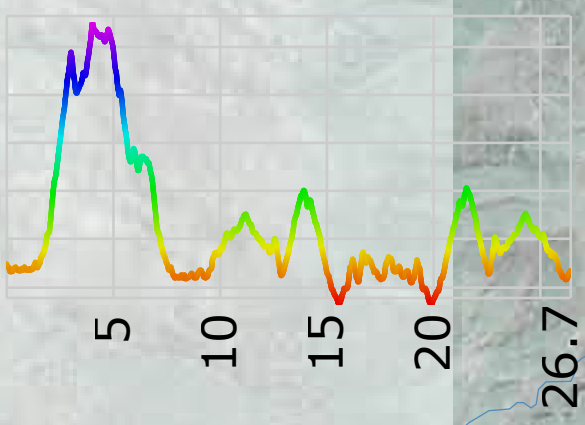

Aid Stations	Mile
Towers	4.4
Blue Sky	9.2
IS North Out	13.2
IS South Out	15.6
Turnaround	17.9
IS South In	20.3
IS North In	22.7
Finish	26.7

**START/FINISH**

# Blue Sky Trail Marathon

**Indian Summer North**

**Indian Summer South**

**Marathon Turn-Around**

To Devil's Backbone Trailhead

Wilson Ave

CR19

CR38E