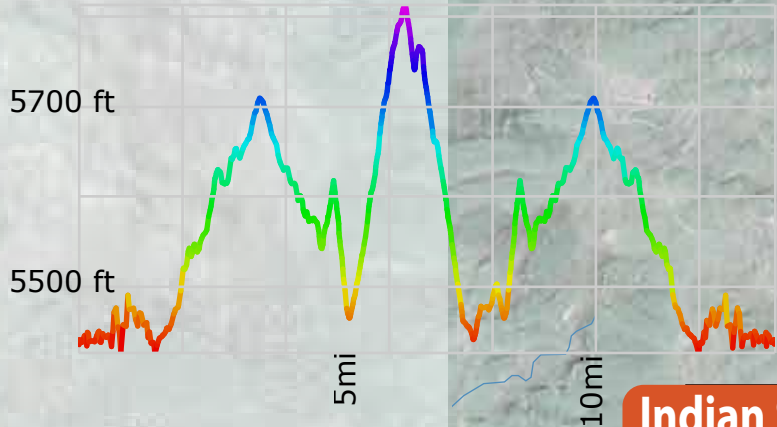

# Blue Sky Half Marathon

Aid	Mile
Underpass 1	1.9
IS North 1	5.4
IS North 2	8.1
Underpass 2	11.6
Finish	13.4

## Elevation Profile

**Indian Summer North**