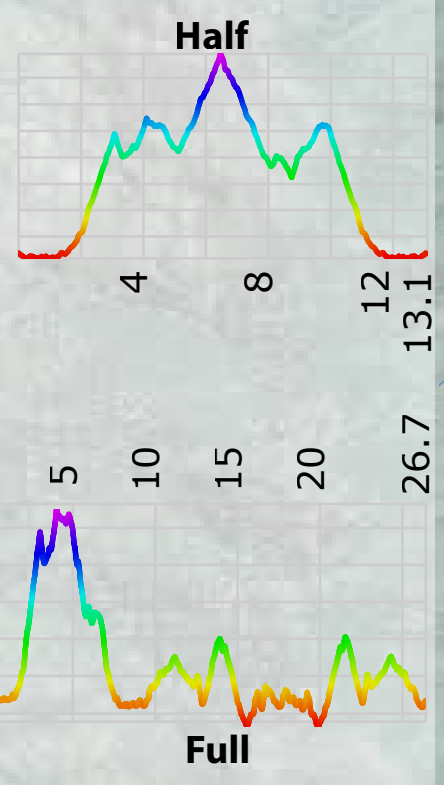

Aid Stations	Full	Half
Towers 1	4.4	4.4
Towers 2	-	9.9
Blue Sky	9.2	
IS North Out	13.2	
IS South Out	15.6	
Turnaround	17.9	
IS South In	20.3	
IS North In	22.7	
Finish	26.7	13.1

START/FINISH

Blue Sky Trail Marathon & Half

Indian Summer North

Indian Summer South

Marathon Turn-Around

Wilson Ave