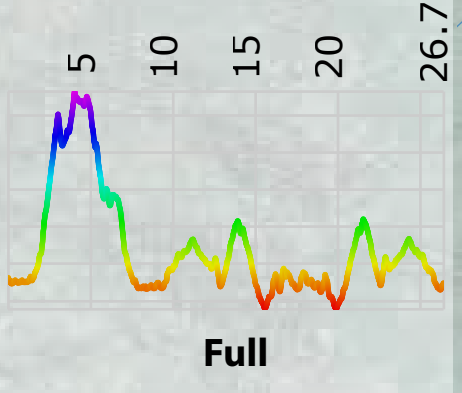

Aid Stations	Full
Towers	4.4
Blue Sky	9.2
IS North Out	13.2
IS South Out	15.6
Turnaround	17.9
IS South In	20.3
IS North In	22.7
Finish	26.7

START/FINISH

**Blue Sky
Trail
Marathon**

**Blue Sky
Trail Marathon
& Half**

Marathon Turn-Around

Half Turn-Around

To Devil's Backbone
↓ Trailhead

Wilson Ave

CR19

CR38E

CR38E

CR38E