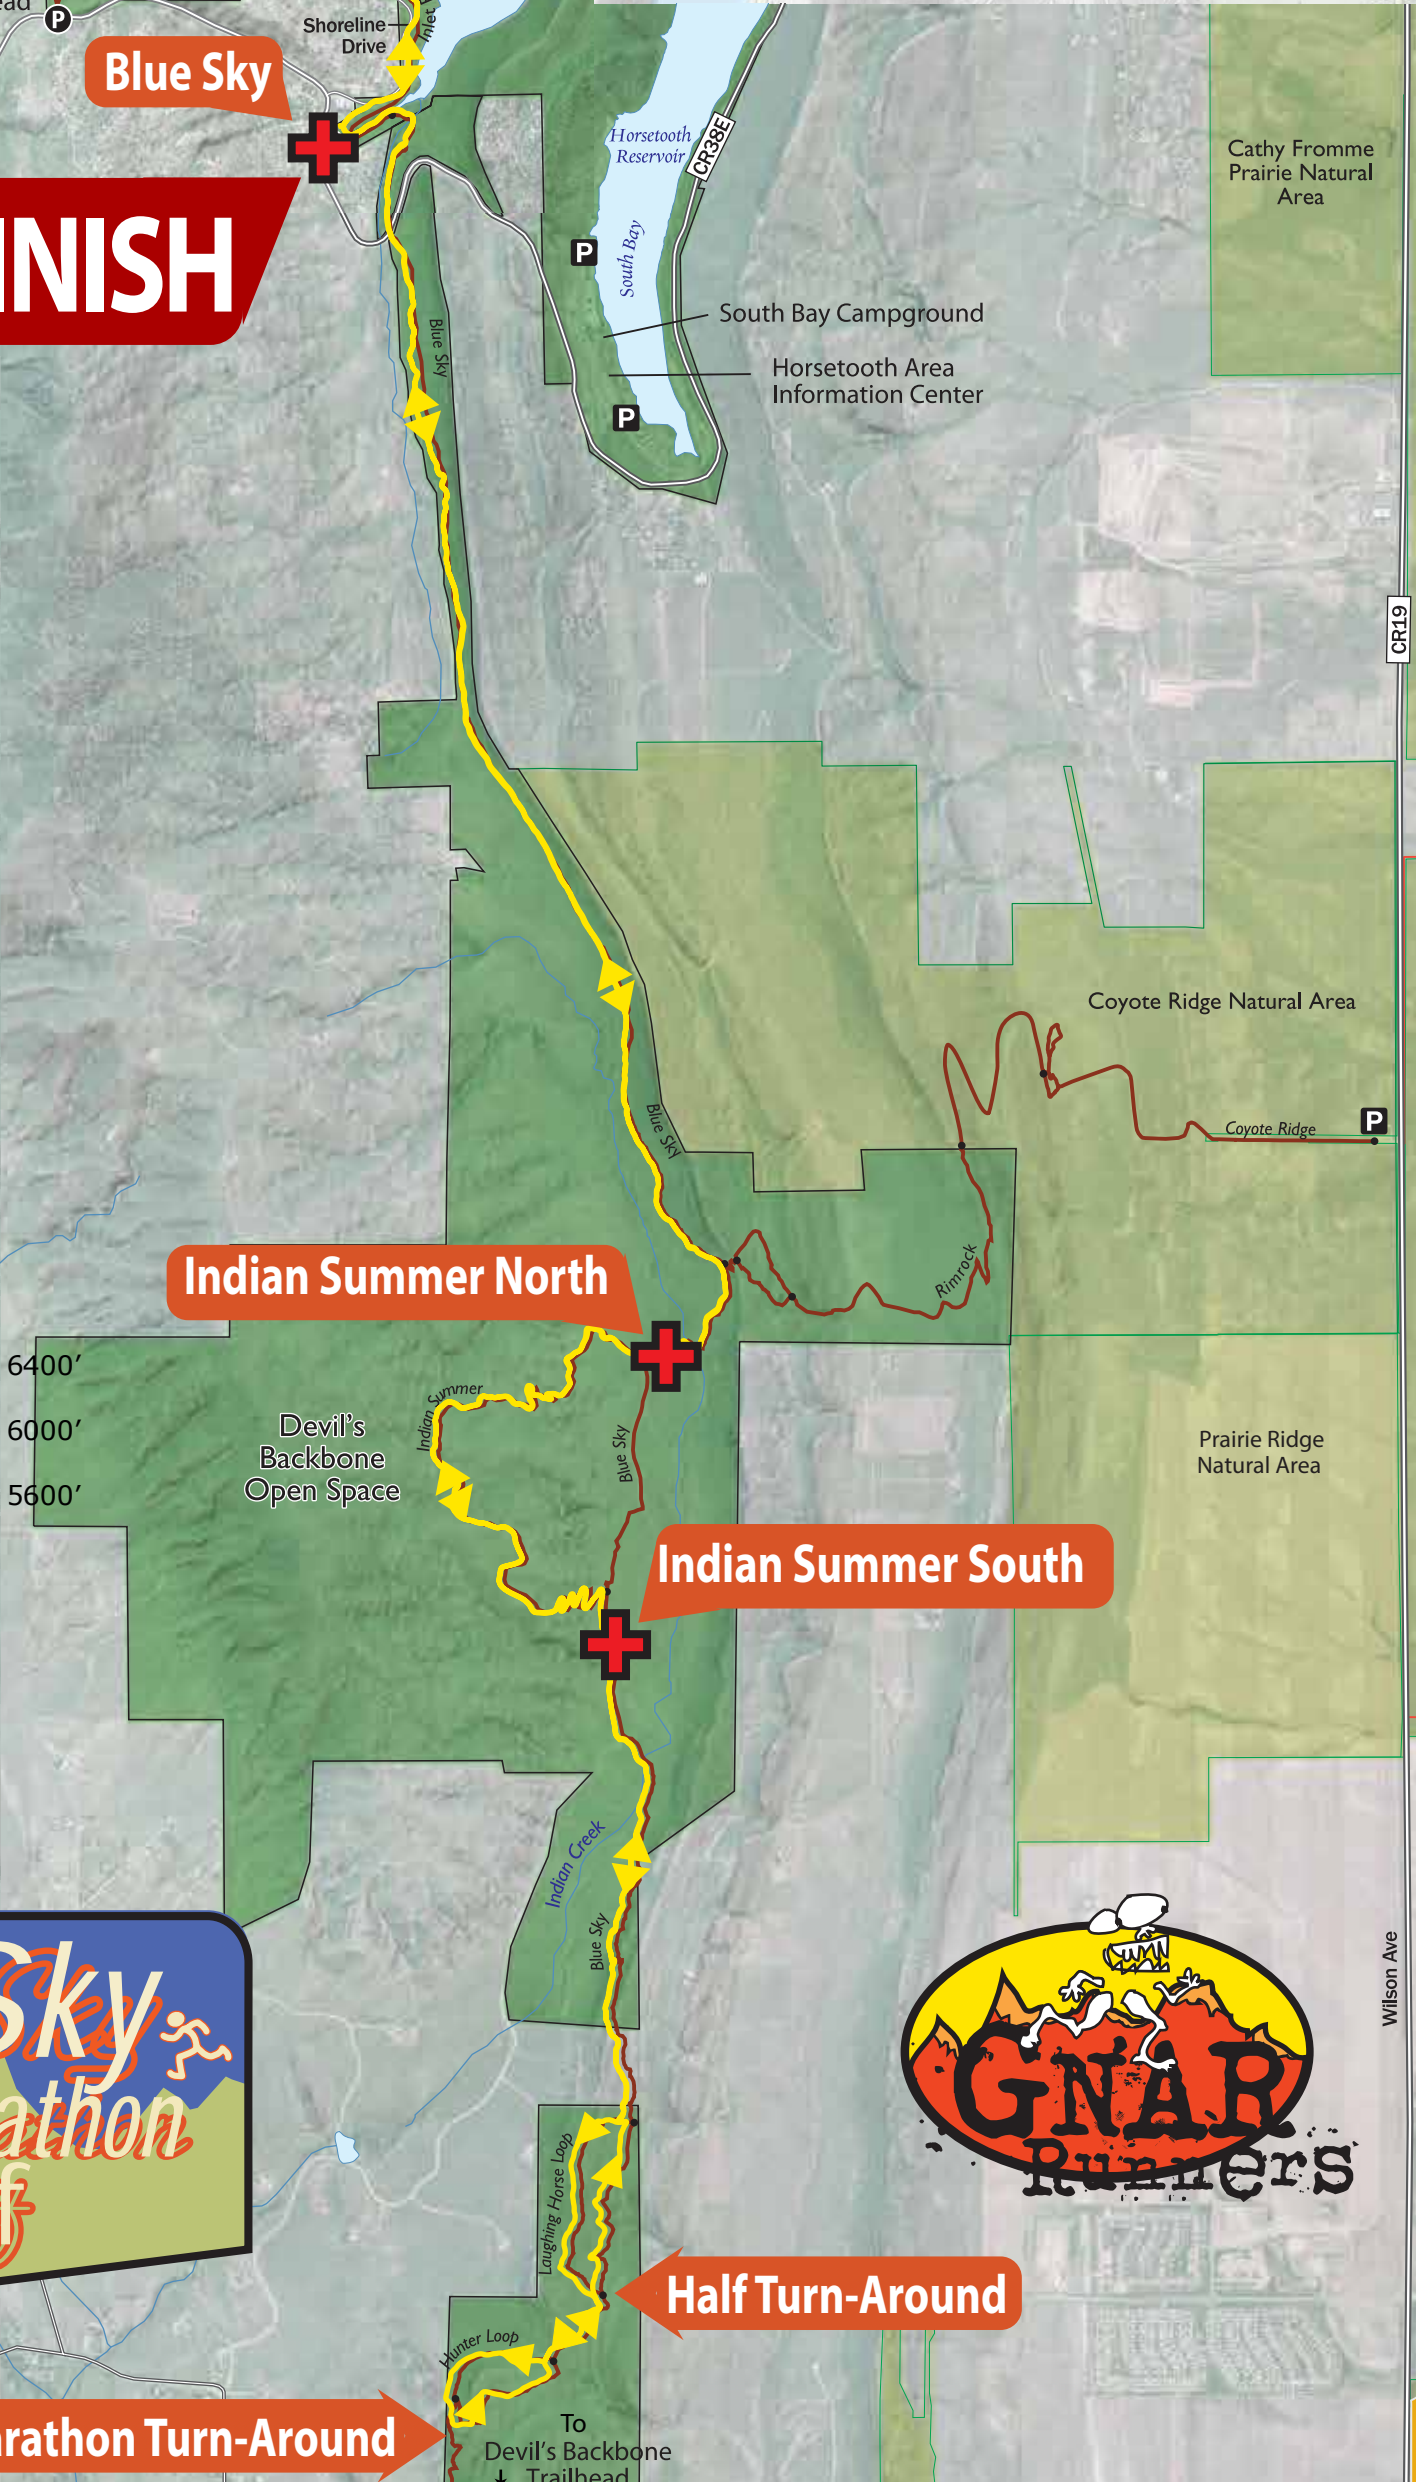

Aid Stations	Full
Towers	4.4
Blue Sky	9.2
IS North Out	13.2
IS South Out	15.6
Turnaround	17.9
IS South In	20.3
IS North In	22.7
Finish	26.7

START/FINISH

**Blue Sky
Trail
Marathon**

**Blue Sky
Trail Marathon
& Half**

Marathon Turn-Around

Half Turn-Around

To Devil's Backbone
↓ Trailhead

Wilson Ave

CR19

CR38E

CR38E

CR38E