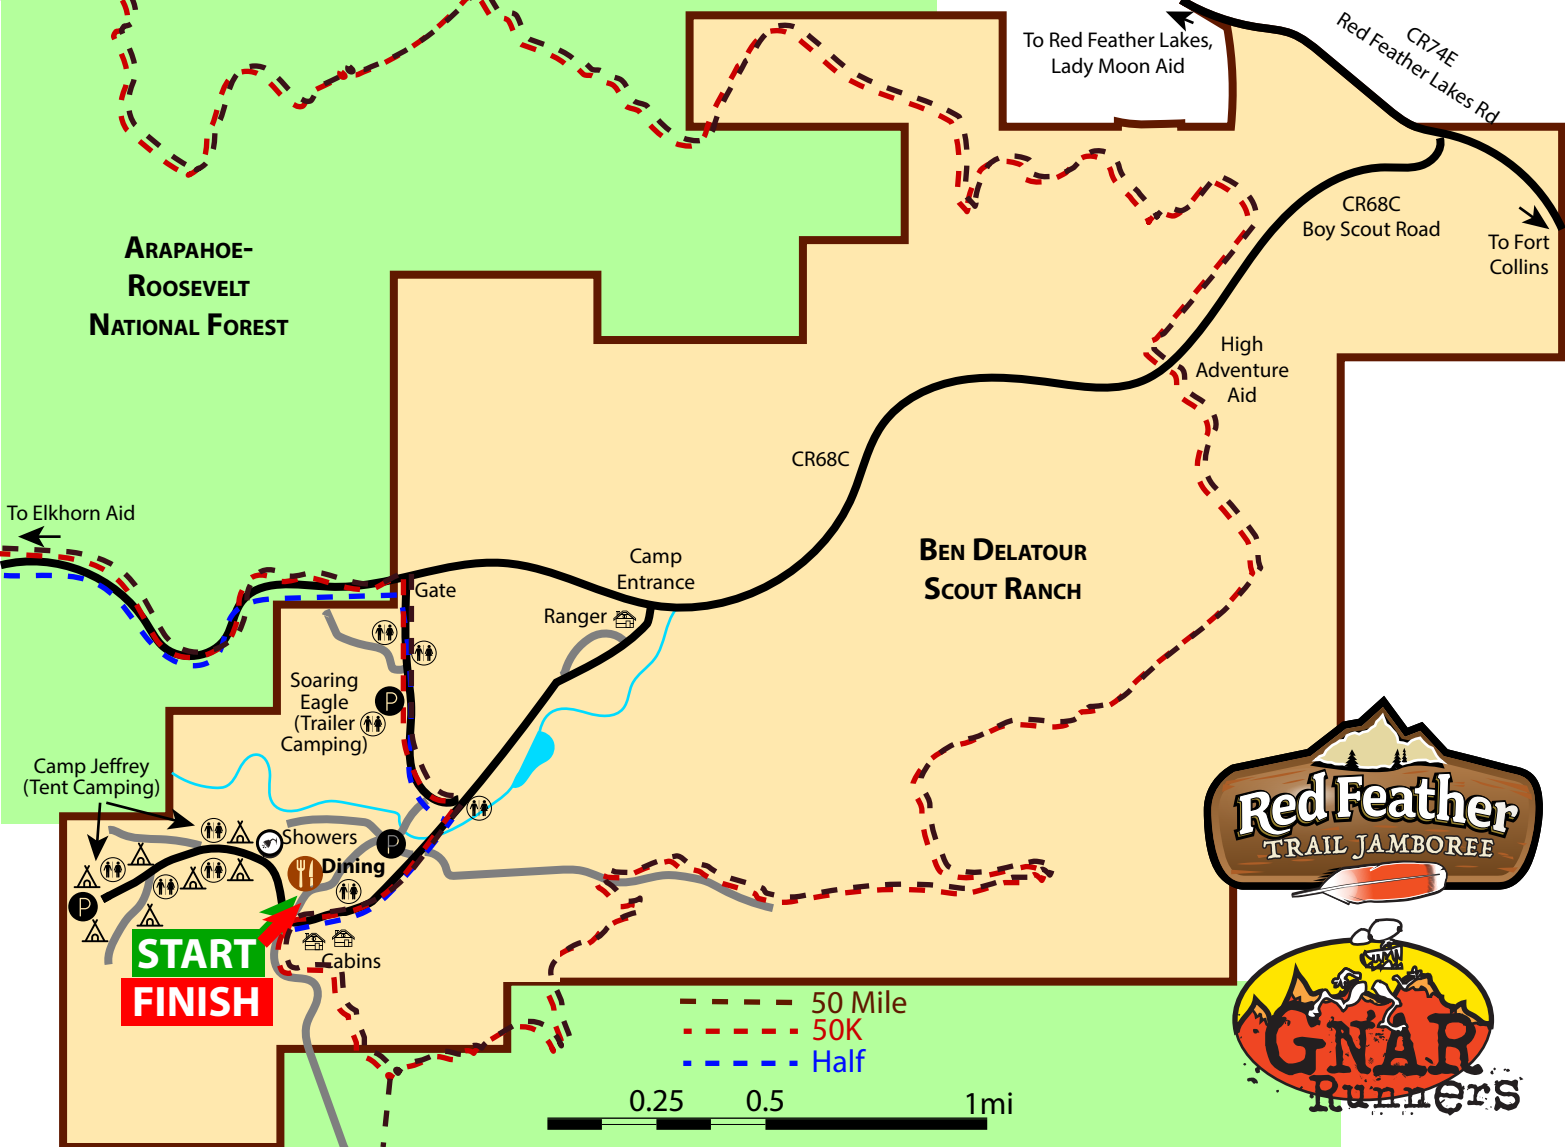

ARAPAHOE-ROOSEVELT NATIONAL FOREST

BEN DELATOUR SCOUT RANCH

To Red Feather Lakes,
Lady Moon Aid

CR74E
Red Feather Lakes Rd

CR68C
Boy Scout Road

To Fort
Collins

High
Adventure
Aid

CR68C

Camp
Entrance

Gate

Ranger

Soaring
Eagle
(Trailer
Camping)

Camp Jeffrey
(Tent Camping)

Showers

Dining

Cabins

START
FINISH

- 50 Mile
- 50K
- Half