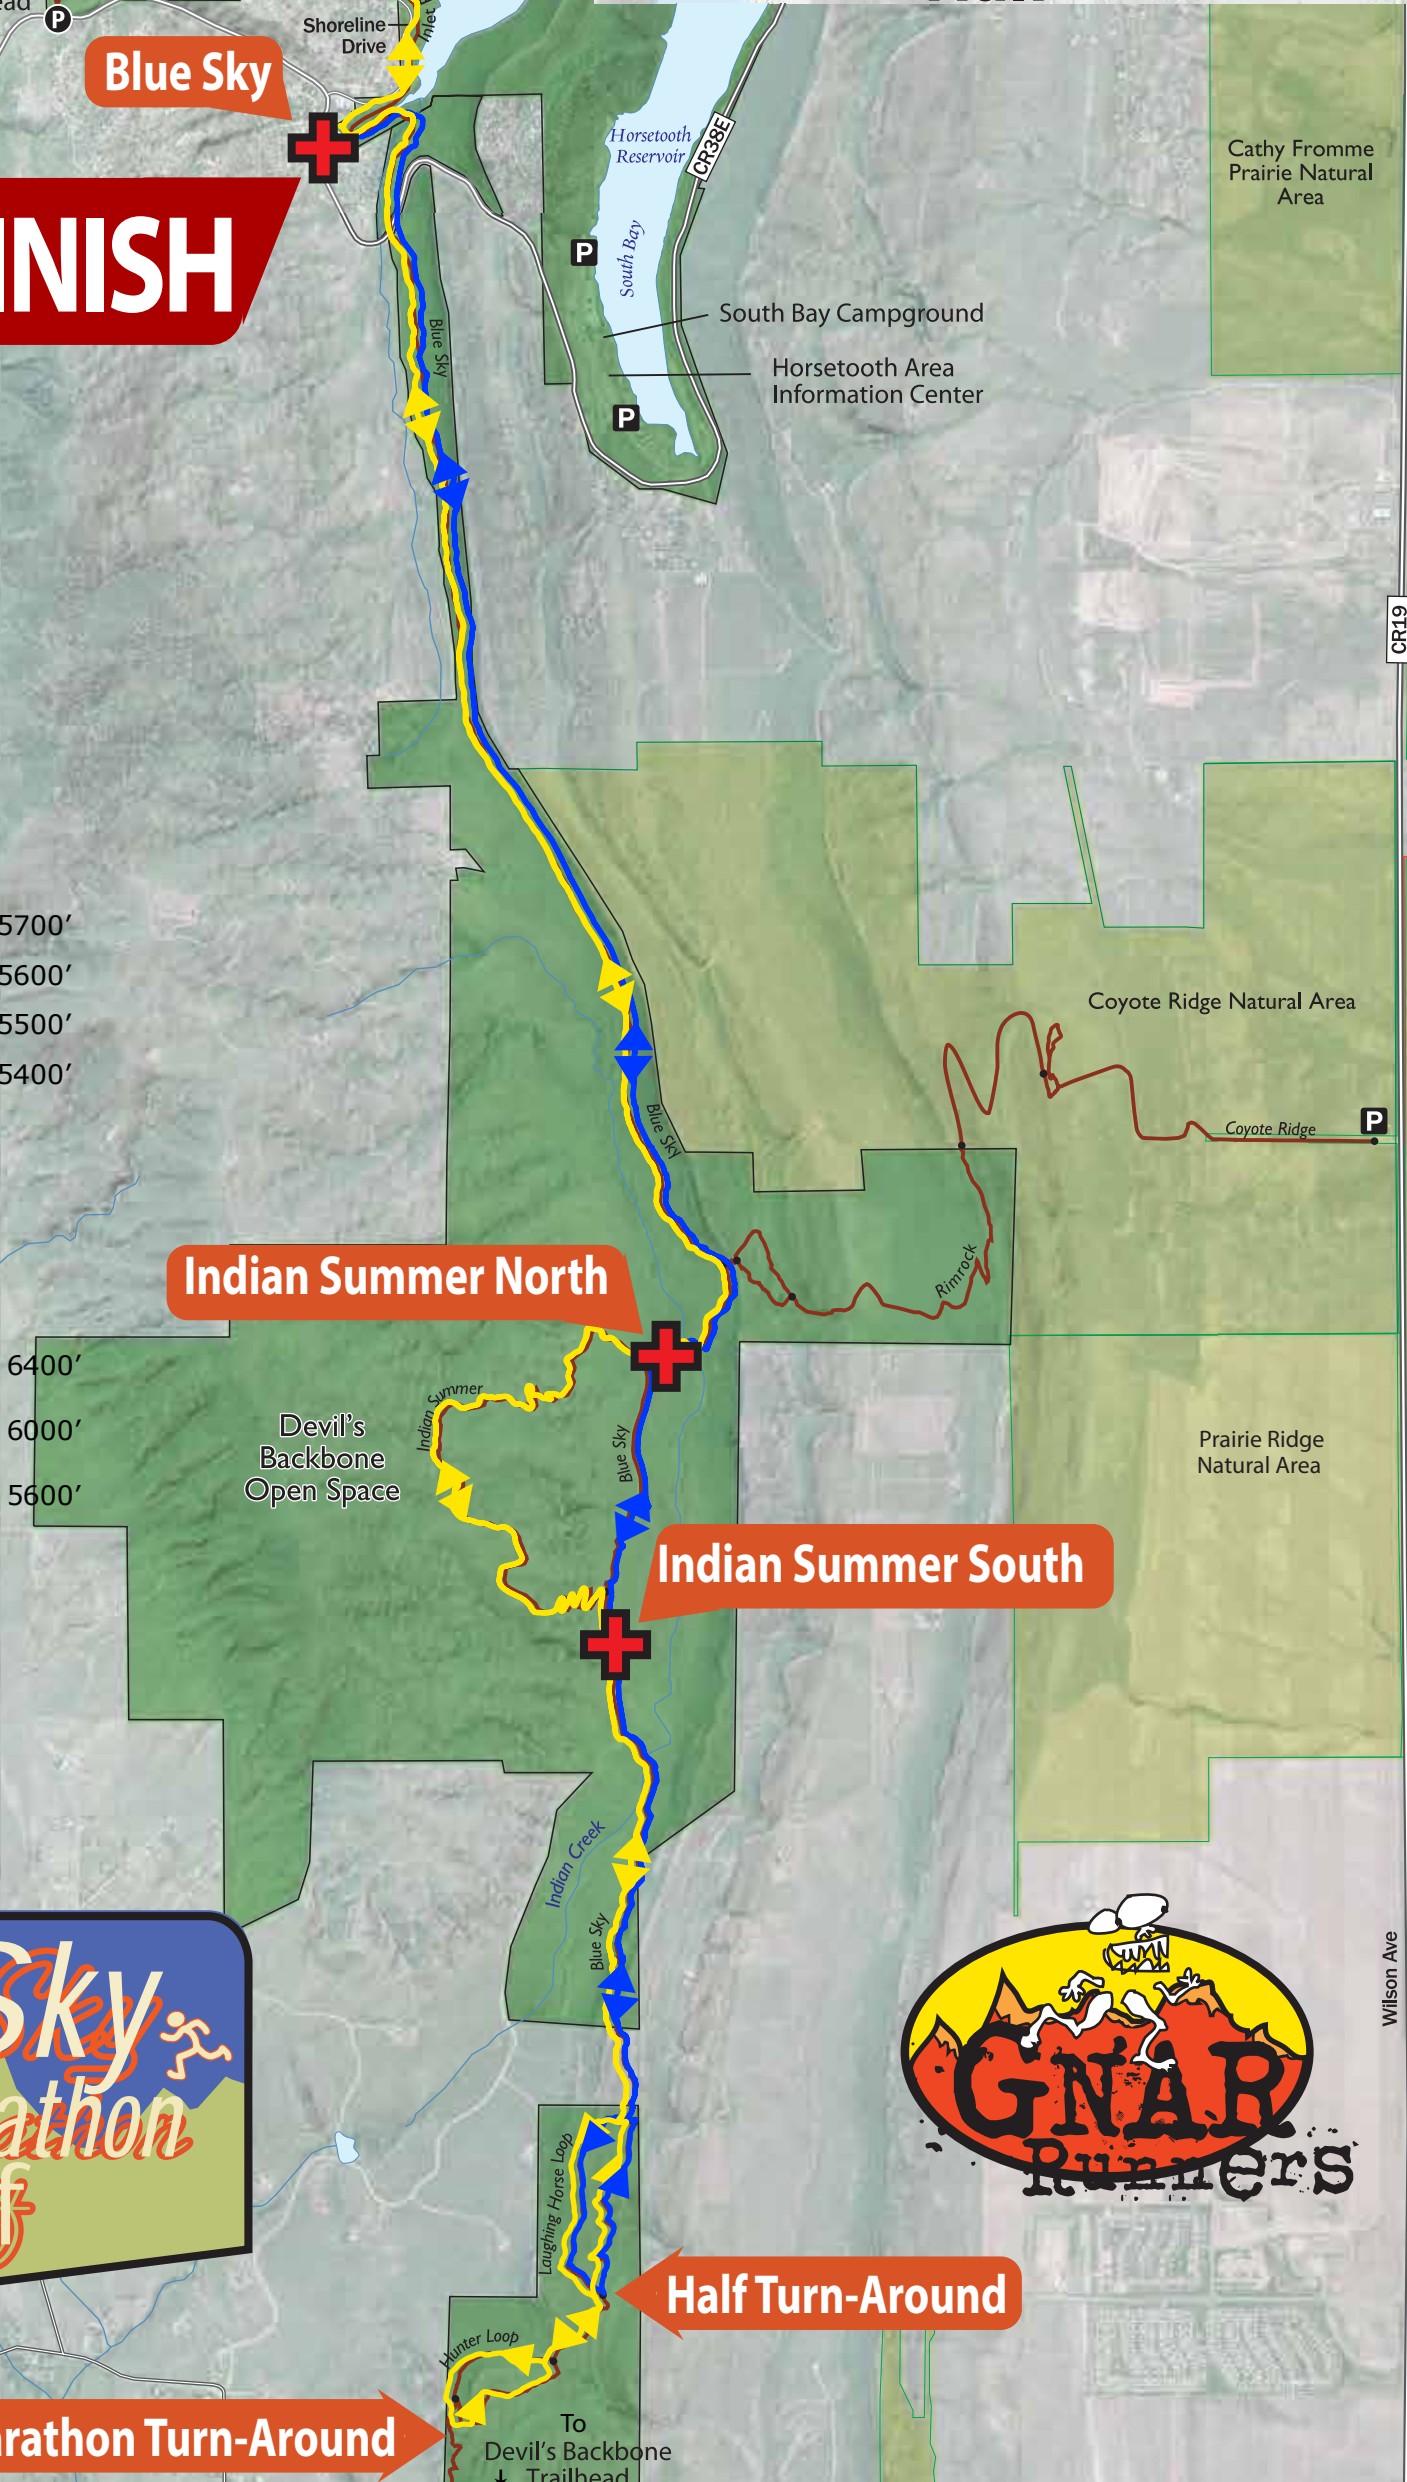

Aid Stations	Full	Half
Towers	4.4	-
Blue Sky	9.2	-
IS North Out	13.2	4.0
IS South Out	15.6	4.9
Turnaround	17.9	6.8
IS South In	20.3	8.6
IS North In	22.7	9.5
Finish	26.7	13.5

**START/FINISH**

# Blue Sky Trail Marathon

**Marathon Turn-Around**

**Half Turn-Around**

To Devil's Backbone Trailhead

Wilson Ave