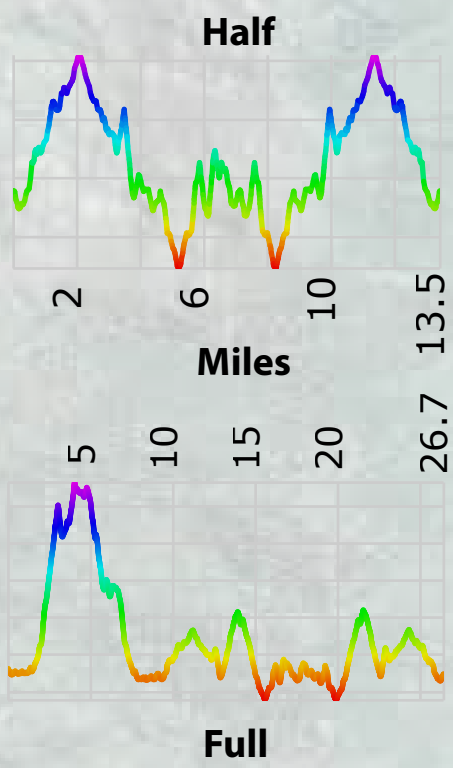

Aid Stations	Full	Half
Towers	4.4	-
Blue Sky	9.2	-
IS North Out	13.2	4.0
IS South Out	15.6	4.9
Turnaround	17.9	6.8
IS South In	20.3	8.6
IS North In	22.7	9.5
Finish	26.7	13.5

**START/FINISH**

# Blue Sky Trail Marathon

**Marathon Turn-Around**

**Half Turn-Around**

To Devil's Backbone Trailhead

Wilson Ave