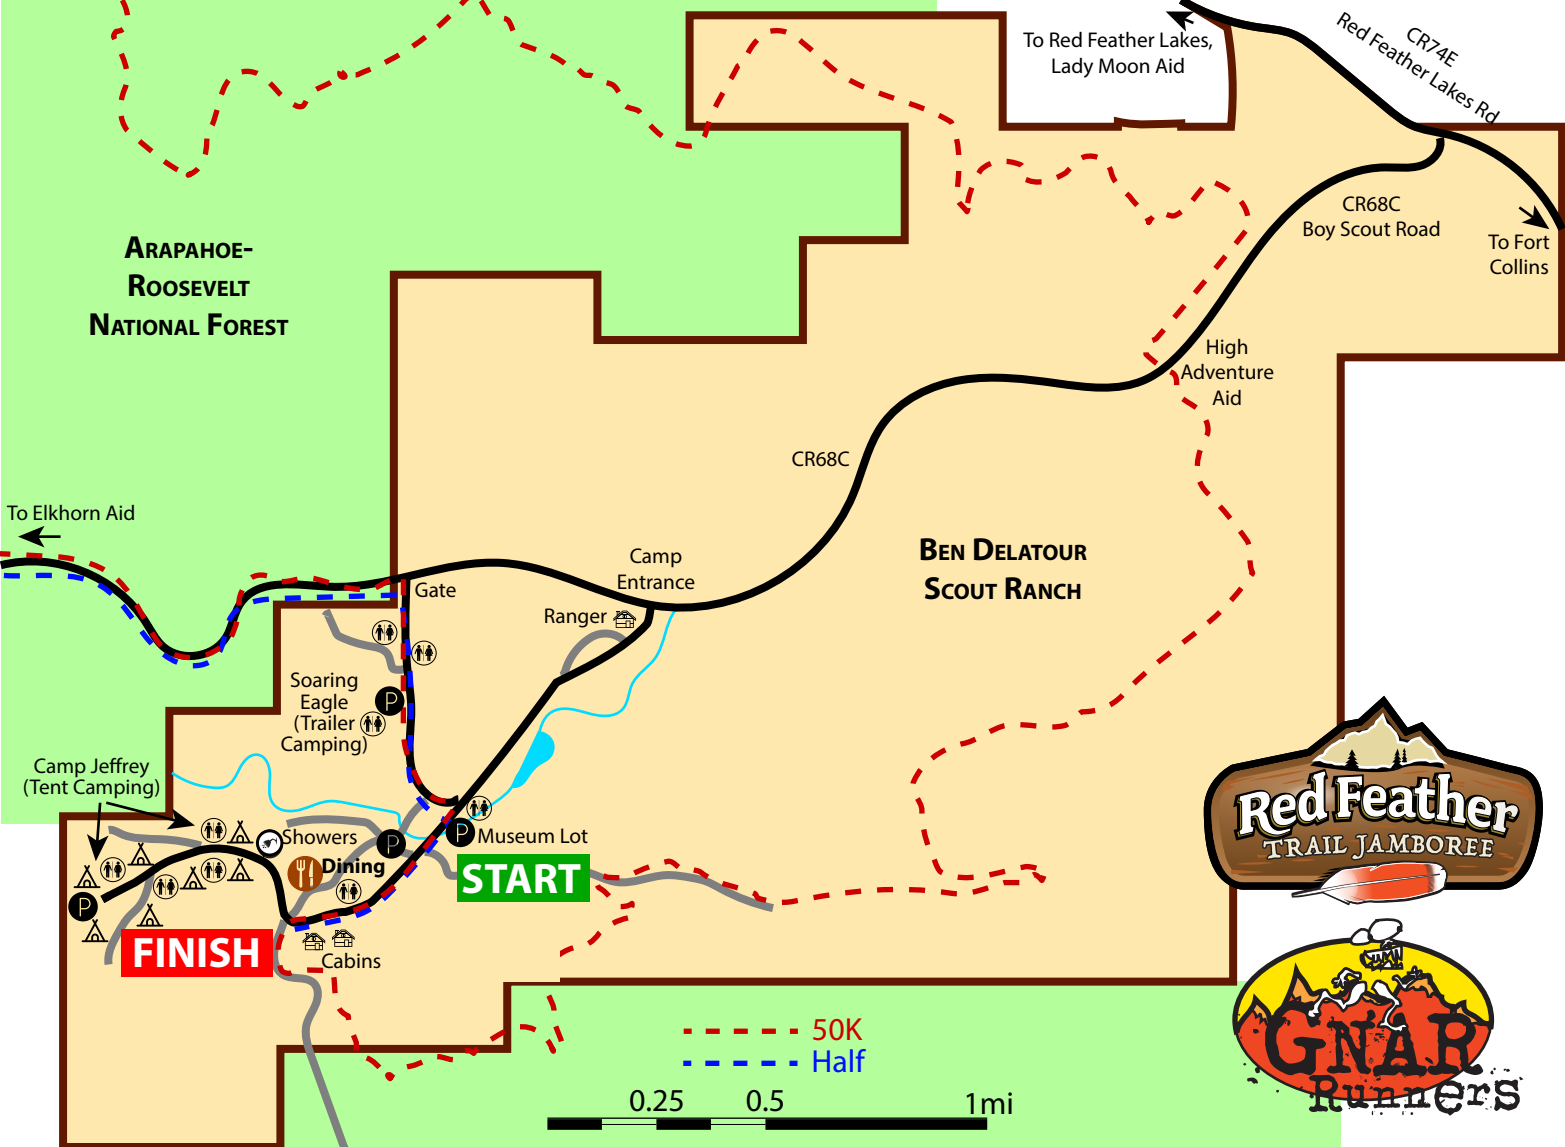

**ARAPAHOE-ROOSEVELT NATIONAL FOREST**

**BEN DELATOUR SCOUT RANCH**

To Red Feather Lakes,  
Lady Moon Aid

CR74E  
Red Feather Lakes Rd

CR68C  
Boy Scout Road

To Fort  
Collins

High  
Adventure  
Aid

CR68C

Camp  
Entrance

Gate

Ranger

Soaring  
Eagle  
(Trailer  
Camping)

Camp Jeffrey  
(Tent  
Camping)

Showers

Dining

Museum Lot

**START**

Cabins

**FINISH**

--- 50K  
--- Half

0.25 0.5 1mi